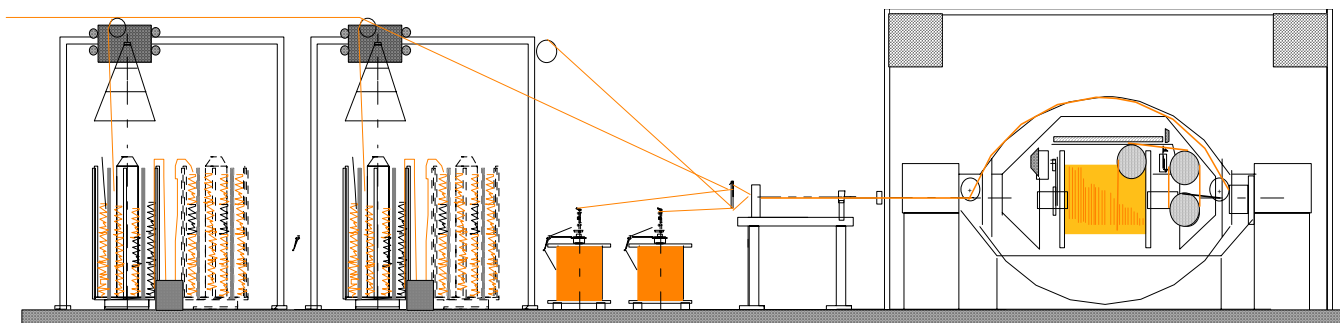

rif. 2.1600.1

DOUBLE TWIST “ DTV 1600 M ”

Capstan haul-off machine.

After leaving the capstan, the product is wound on bobbin with a constant tension thanks to a diameter self adjusting device.

Tension applied on products are different in the two sections of the line: before and after capstan. Both these tension can be setted also during operation.