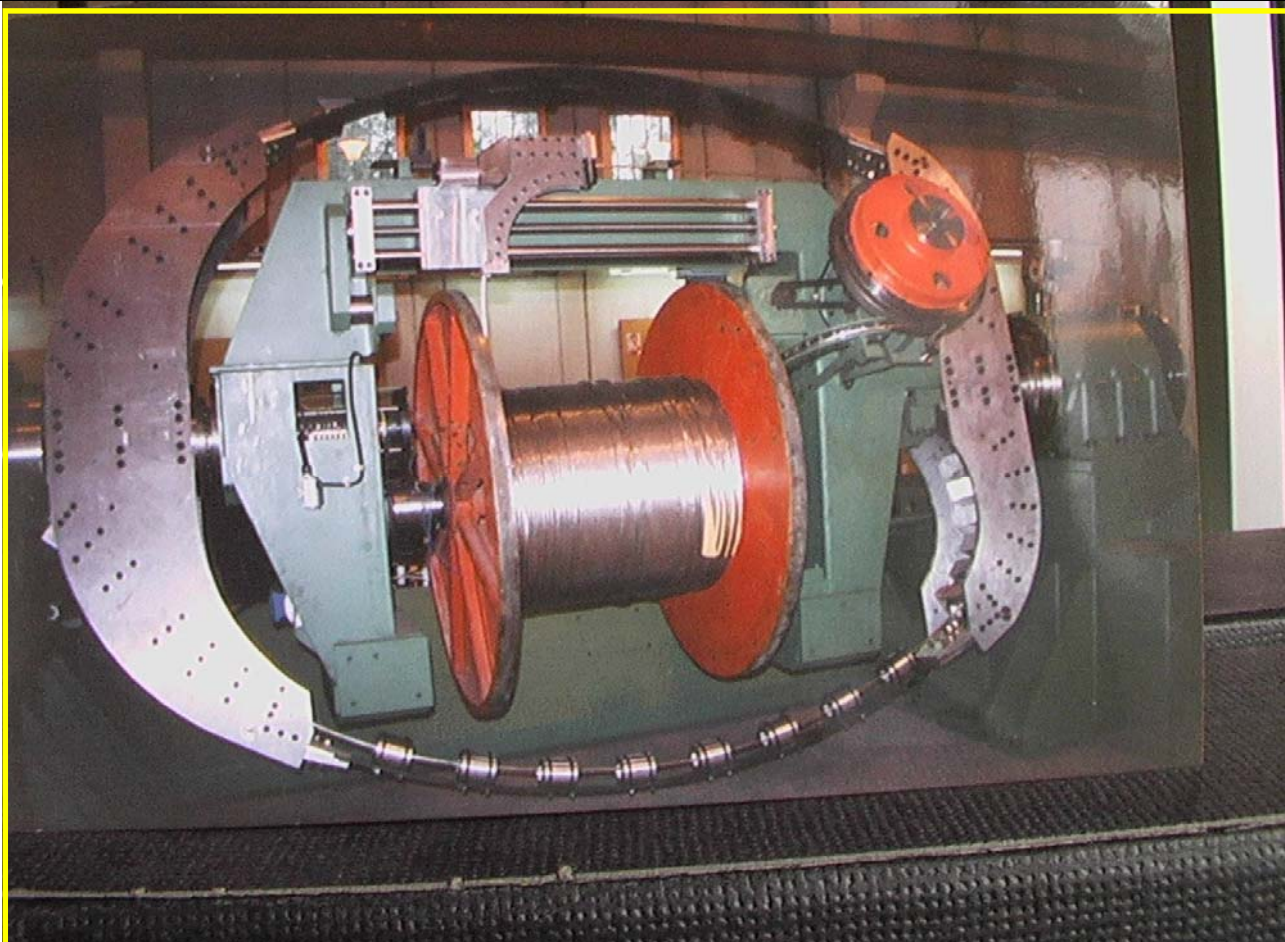

rif. 2.1600.1

DOUBLE TWIST “ DTV 1600 M ”

Capstan haul-off machine.

After leaving the capstan, the product is wound on bobbin with a constant tension thanks to a diameter self adjusting device.

Tension applied on products are different in the two sections of the line: before and after capstan. Both these tension can be setted also during operation.